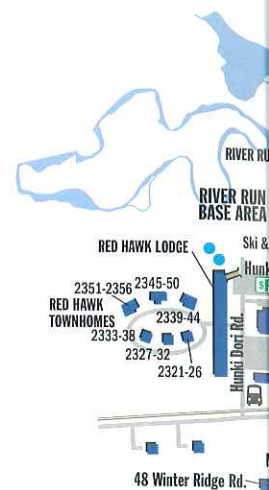

2006 KEYSTONE RESORT MAP

Even the most adventurous need direction sometimes. No matter what kind of activity or event you're up for, this map makes it easy to be sure you're always headed in the right direction. It also makes it simple to find your way to your home base at Keystone.

To Loveland Pass and 70

TO KEYSTONE
To Keystone Ranch™
Golf Course and
Restaurant

WEST KEYSTONE

SODA RIDGE CONDOS

LAKESIDE VILLAGE

EVERGREEN CONDOS

NORTH KEYSTONE

ASPEN RIDGE

KEYSTONE RANCH

RIVER RUN VILLAGE

Shopping

Alpine Bank (ATM)
 Amazonias
 Christy Sports
 Columbina Sportswear Company
 Gorsuch, Ltd.
 Keystone Jewelers
 Keystone Resort Wear
 Keystone Sports/River Run Rents (rentskis.com)
 Keystone Sports/River Run Sports
 Rockin' R Ranch Trading Post (groceries & liquor)
 Sharpshooter Photography
 Shirt Off My Back
 Shirtz
 Slopetracker GPS Tracking System (Winter Season)
 Starbucks
 Surefoot
 Wildflowers

EAST KEYSTONE

LAKESIDE VILLAGE

Shopping

Adventure Center
 Classic Mountain Collections
 Cures 'n Curiosities
 Keystone Grocery
 Keystone Jewelry
 Keystone Resort Real Estate
 Rocky Mountain Chocolate Factory
 Shirt Off My Back
 Summit Guides/Summit Outdoor Sports