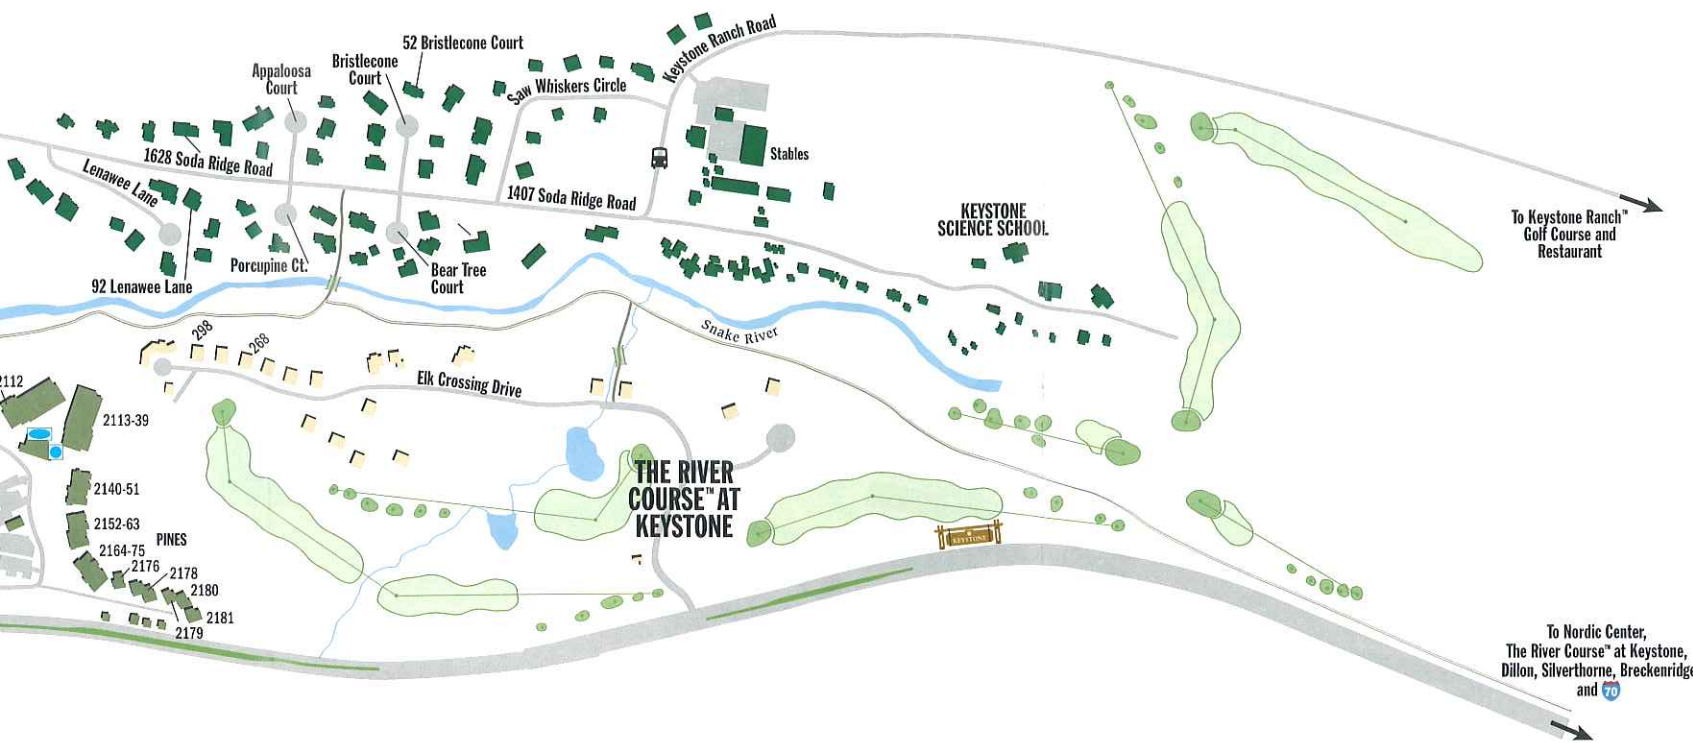

Dining

The Bighorn Steakhouse
 Champeaux
 Edgewater Cafe™
 Lakeside Deli
 Pizza on the Plaza
 Summit Seafood Co.
 Tenderfoot Lounge

MOUNTAIN HOUSE

Shopping

- Cures 'n Curiosities
- Keystone Sports/New Technology
- Snowell Tuning Center

Dining

- Bite Me Pizza
- Last Lift Bar
- Mountain House Food Court
- Summit Seafood Company

MOUNTAIN HOUSE

Shopping

Cures 'n Curiosities
Keystone Sports/New Technology
Snowell Tuning Center

Dining

Bite Me Pizza
Last Lift Bar
Mountain House Food Court
Summit Seafood Company

erthorne,
e and 70

WEST KEYSTONE

Dining
Keystone Ranch Restaurant

LEGEND

- ATM
- Bus Stop
- Summit Stage Bus Stop
- Free Parking
- Pay Parking
- Underground Parking
- Bike Path
- Walking Path
- Limited Access
- Tunnel
- Indoor Pool/Hot Tub
- Outdoor Pool/Hot Tub
- Skier Drop Off