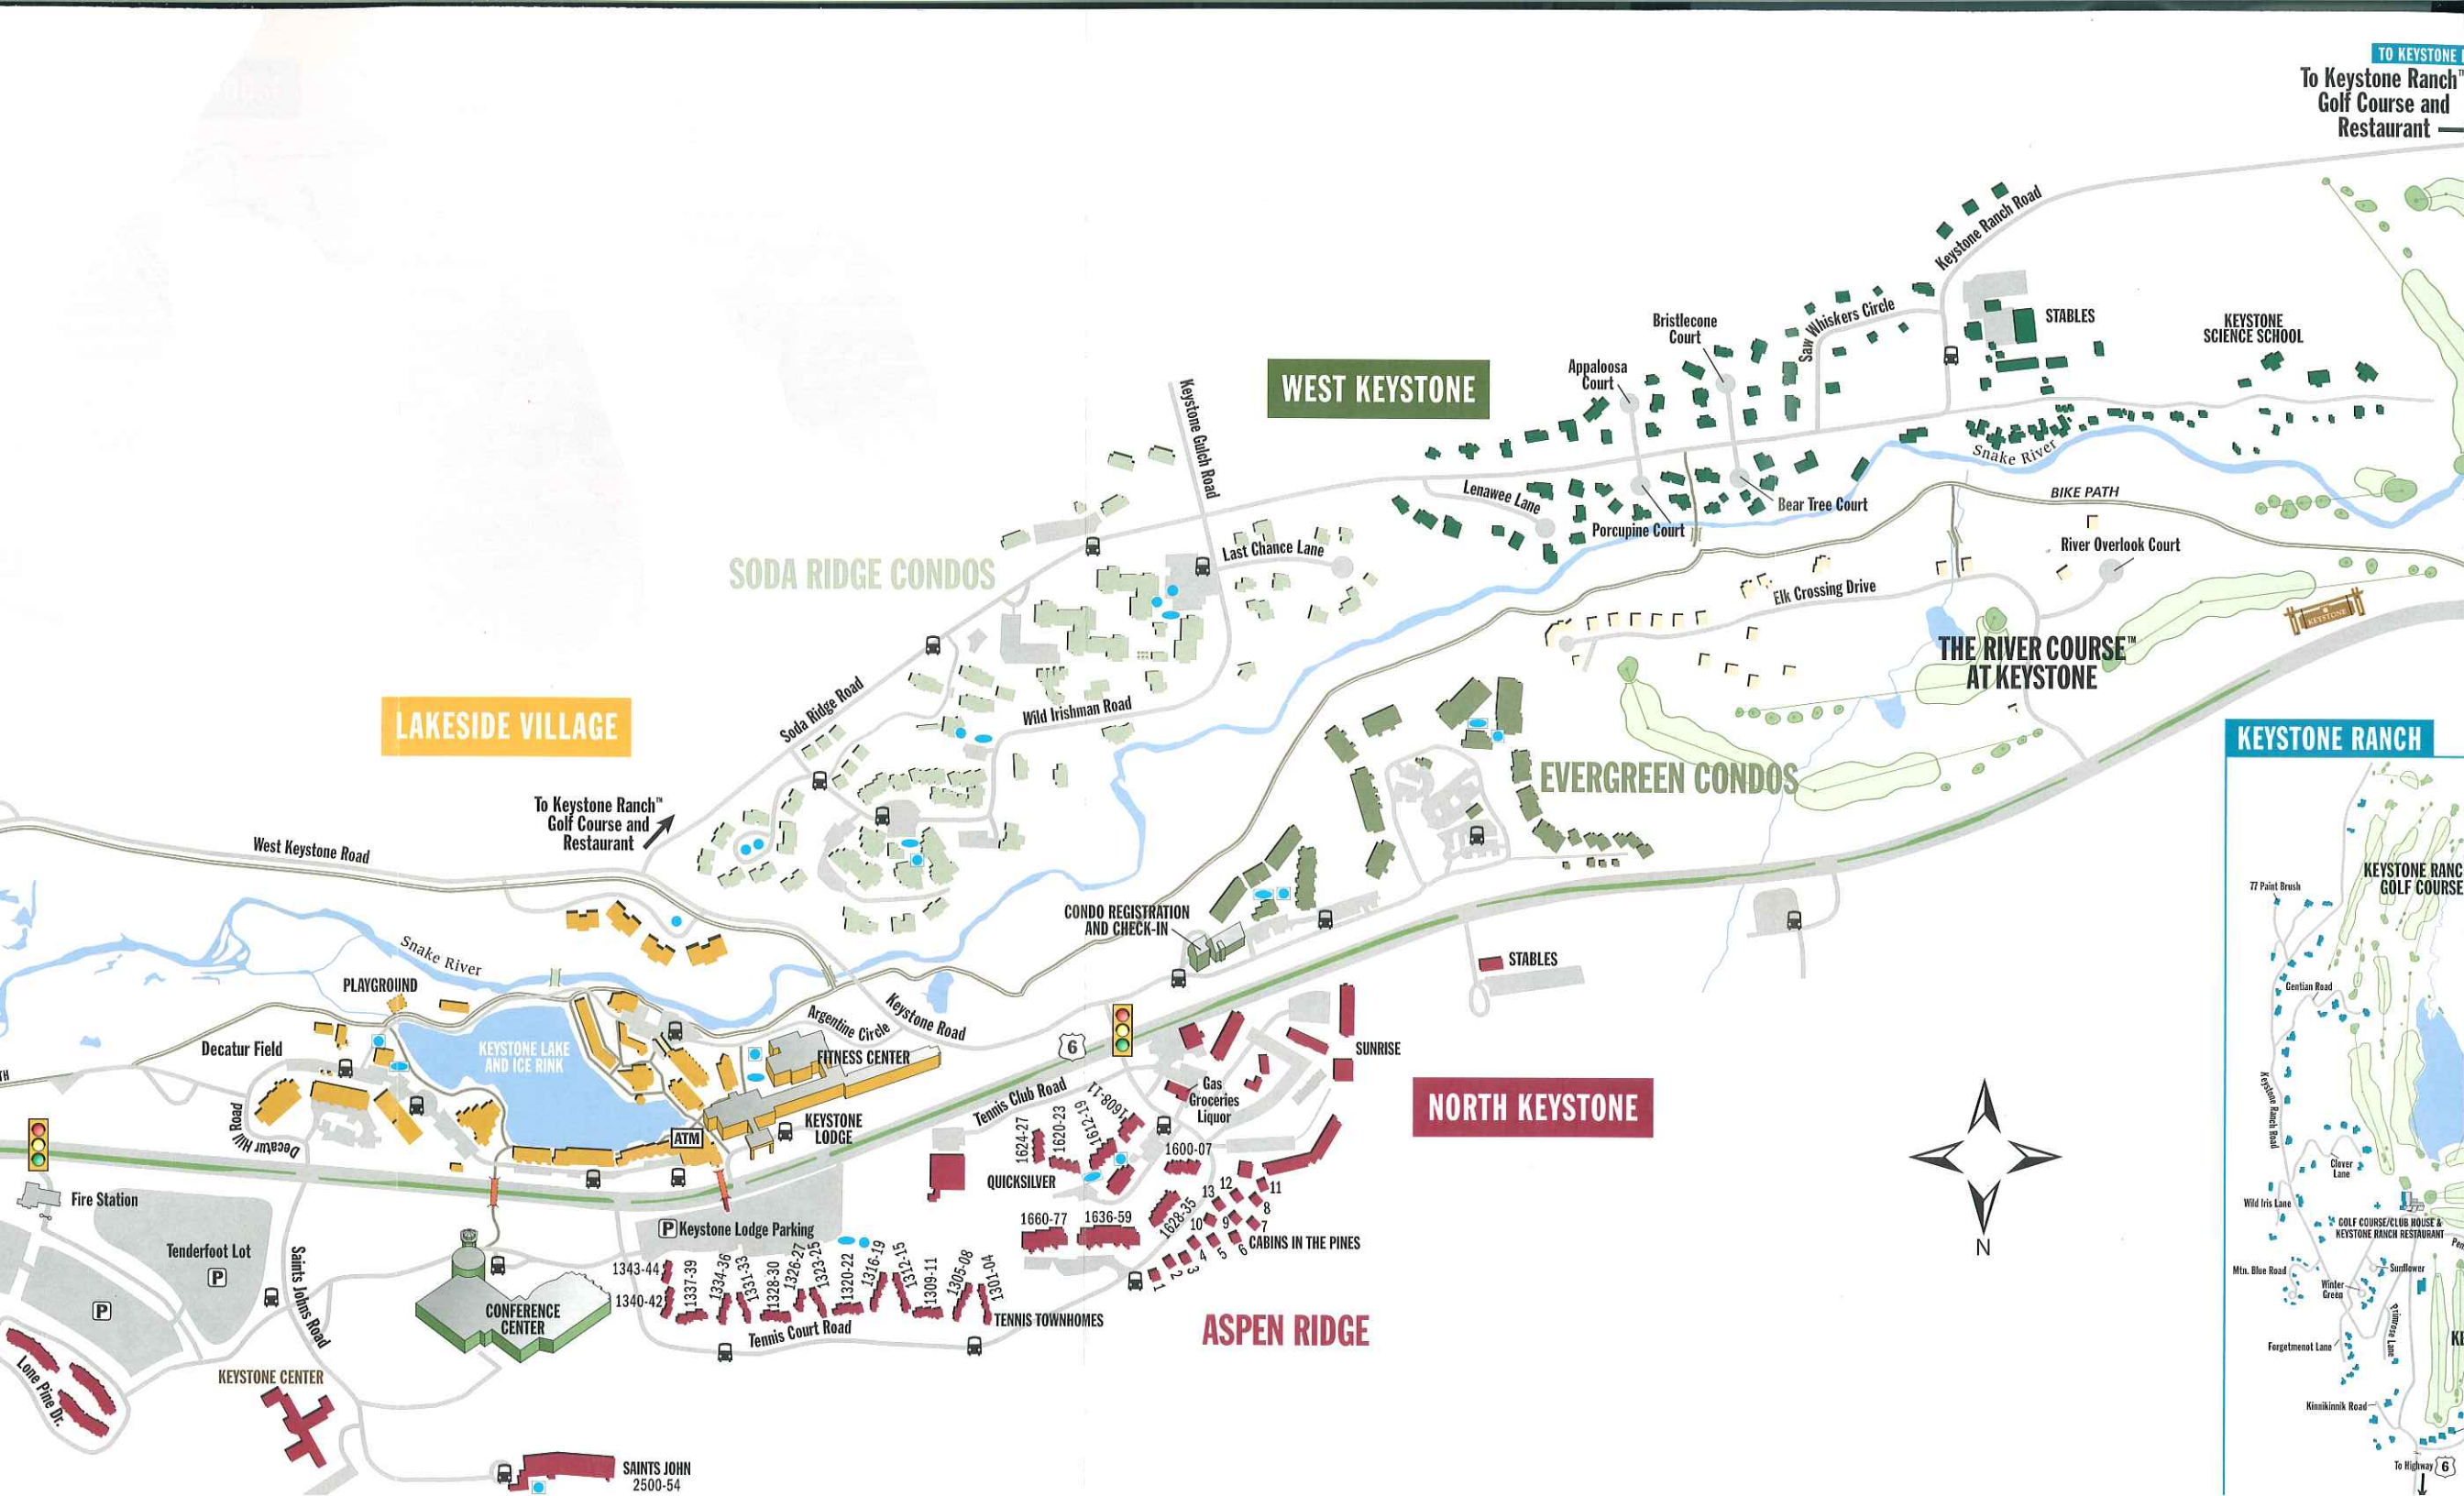

2006 KEYSTONE RESORT MAP

Even the most adventurous need direction sometimes. No matter what kind of activity or event you're up for, this map makes it easy to be sure you're always headed in the right direction. It also makes it simple to find your way to your home base at Keystone.

To Loveland Pass and 70

TO KEYSTONE
To Keystone Ranch™
Golf Course and
Restaurant

WEST KEYSTONE

SODA RIDGE CONDOS

LAKESIDE VILLAGE

EVERGREEN CONDOS

NORTH KEYSTONE

ASPEN RIDGE

Dining

The Bighorn Steakhouse
 Champeaux
 Edgewater Cafe™
 Lakeside Deli
 Pizza on the Plaza
 Summit Seafood Co.
 Tenderfoot Lounge

MOUNTAIN HOUSE

Shopping

- Cures 'n Curiosities
- Keystone Sports/New Technology
- Snowell Tuning Center

erthorne,
e and 70

WEST KEYSTONE

Dining
Keystone Ranch Restaurant

LEGEND

- ATM
- Bus Stop
- Summit Stage Bus Stop
- Free Parking
- Pay Parking
- Underground Parking
- Bike Path
- Walking Path
- Limited Access
- Tunnel
- Indoor Pool/Hot Tub
- Outdoor Pool/Hot Tub
- Skier Drop Off