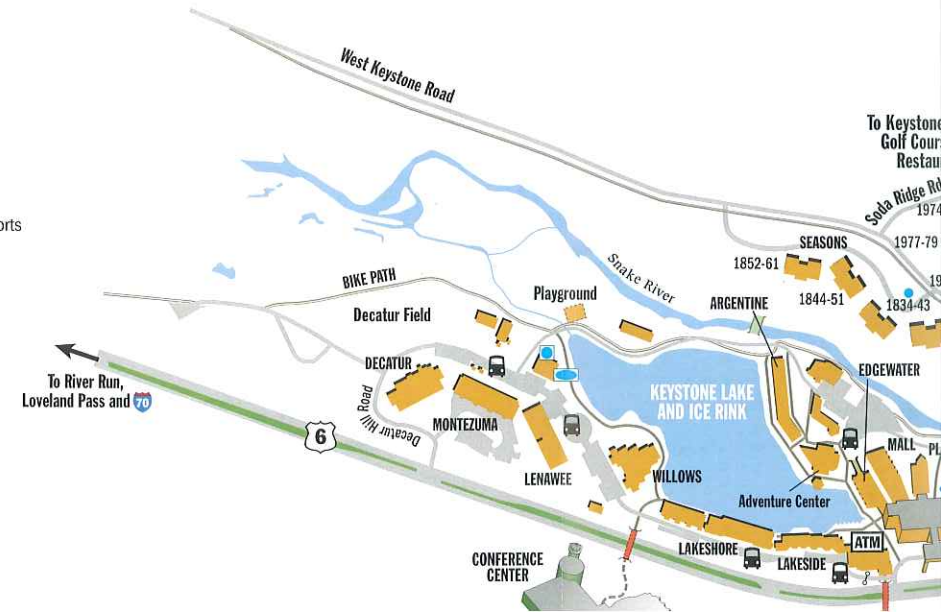

2006 KEYSTONE RESORT MAP

Even the most adventurous need direction sometimes. No matter what kind of activity or event you're up for, this map makes it easy to be sure you're always headed in the right direction. It also makes it simple to find your way to your home base at Keystone.

EAST KEYSTONE

LAKESIDE VILLAGE

Shopping

Adventure Center
 Classic Mountain Collections
 Cures 'n Curiosities
 Keystone Grocery
 Keystone Jewelry
 Keystone Resort Real Estate
 Rocky Mountain Chocolate Factory
 Shirt Off My Back
 Summit Guides/Summit Outdoor Sports

Dining

The Bighorn Steakhouse
 Champeaux
 Edgewater Cafe™
 Lakeside Deli
 Pizza on the Plaza
 Summit Seafood Co.
 Tenderfoot Lounge

MOUNTAIN HOUSE

Shopping

- Cures 'n Curiosities
- Keystone Sports/New Technology
- Snowell Tuning Center

Dining

- Bite Me Pizza
- Last Lift Bar
- Mountain House Food Court
- Summit Seafood Company

MOUNTAIN HOUSE

Shopping

Cures 'n Curiosities
Keystone Sports/New Technology
Snowell Tuning Center

Dining

Bite Me Pizza
Last Lift Bar
Mountain House Food Court
Summit Seafood Company