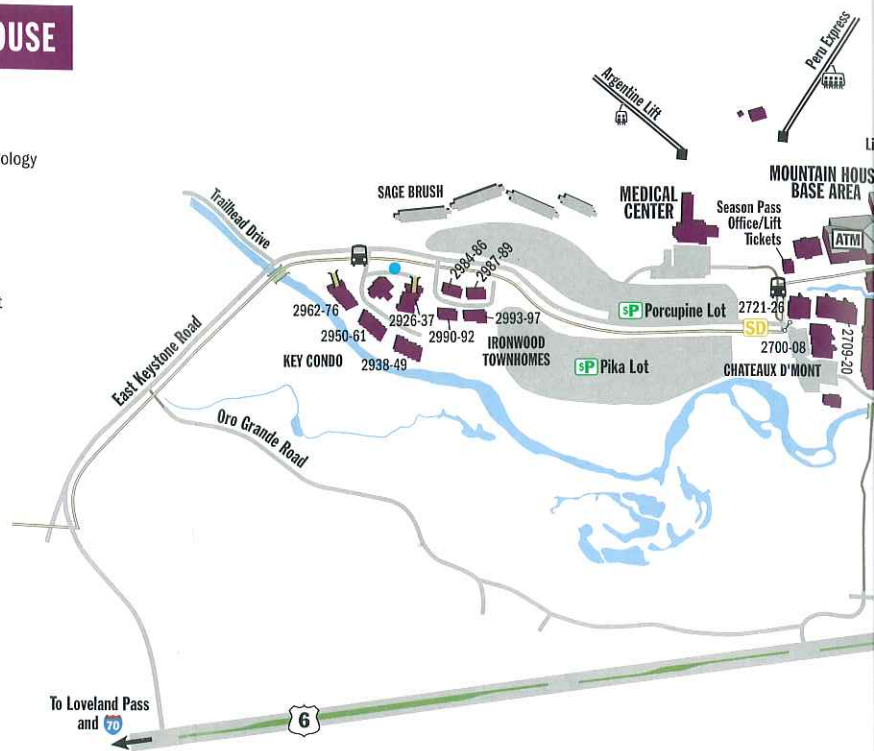

2006 KEYSTONE RESORT MAP

Even the most adventurous need direction sometimes. No matter what kind of activity or event you're up for, this map makes it easy to be sure you're always headed in the right direction. It also makes it simple to find your way to your home base at Keystone.

EAST KEYSTONE

LAKESIDE VILLAGE

Shopping

Adventure Center
 Classic Mountain Collections
 Cures 'n Curiosities
 Keystone Grocery
 Keystone Jewelry
 Keystone Resort Real Estate
 Rocky Mountain Chocolate Factory
 Shirt Off My Back
 Summit Guides/Summit Outdoor Sports

Dining

The Bighorn Steakhouse
 Champeaux
 Edgewater Cafe™
 Lakeside Deli
 Pizza on the Plaza
 Summit Seafood Co.
 Tenderfoot Lounge

MOUNTAIN HOUSE

Shopping

- Cures 'n Curiosities
- Keystone Sports/New Technology
- Snowell Tuning Center

Dining

- Bite Me Pizza
- Last Lift Bar
- Mountain House Food Court
- Summit Seafood Company

MOUNTAIN HOUSE

Shopping

Cures 'n Curiosities
Keystone Sports/New Technology
Snowell Tuning Center

Dining

Bite Me Pizza
Last Lift Bar
Mountain House Food Court
Summit Seafood Company