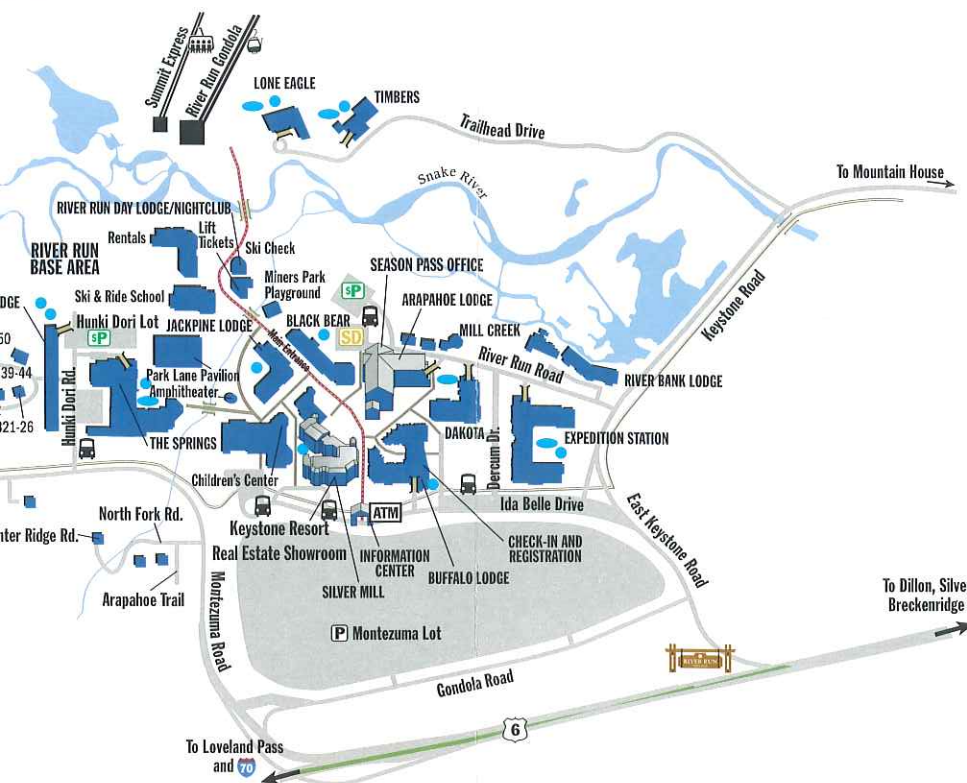

2006 KEYSTONE RESORT MAP

Even the most adventurous need direction sometimes. No matter what kind of activity or event you're up for, this map makes it easy to be sure you're always headed in the right direction. It also makes it simple to find your way to your home base at Keystone.

EAST KEYSTONE

LAKESIDE VILLAGE

Shopping

Adventure Center
 Classic Mountain Collections
 Cures 'n Curiosities
 Keystone Grocery
 Keystone Jewelry
 Keystone Resort Real Estate
 Rocky Mountain Chocolate Factory
 Shirt Off My Back
 Summit Guides/Summit Outdoor Sports

Dining

The Bighorn Steakhouse
 Champeaux
 Edgewater Cafe™
 Lakeside Deli
 Pizza on the Plaza
 Summit Seafood Co.
 Tenderfoot Lounge

MOUNTAIN HOUSE

Shopping

- Cures 'n Curiosities
- Keystone Sports/New Technology
- Snowell Tuning Center

Dining

- Bite Me Pizza
- Last Lift Bar
- Mountain House Food Court
- Summit Seafood Company

MOUNTAIN HOUSE

Shopping

Cures 'n Curiosities
Keystone Sports/New Technology
Snowell Tuning Center

Dining

Bite Me Pizza
Last Lift Bar
Mountain House Food Court
Summit Seafood Company