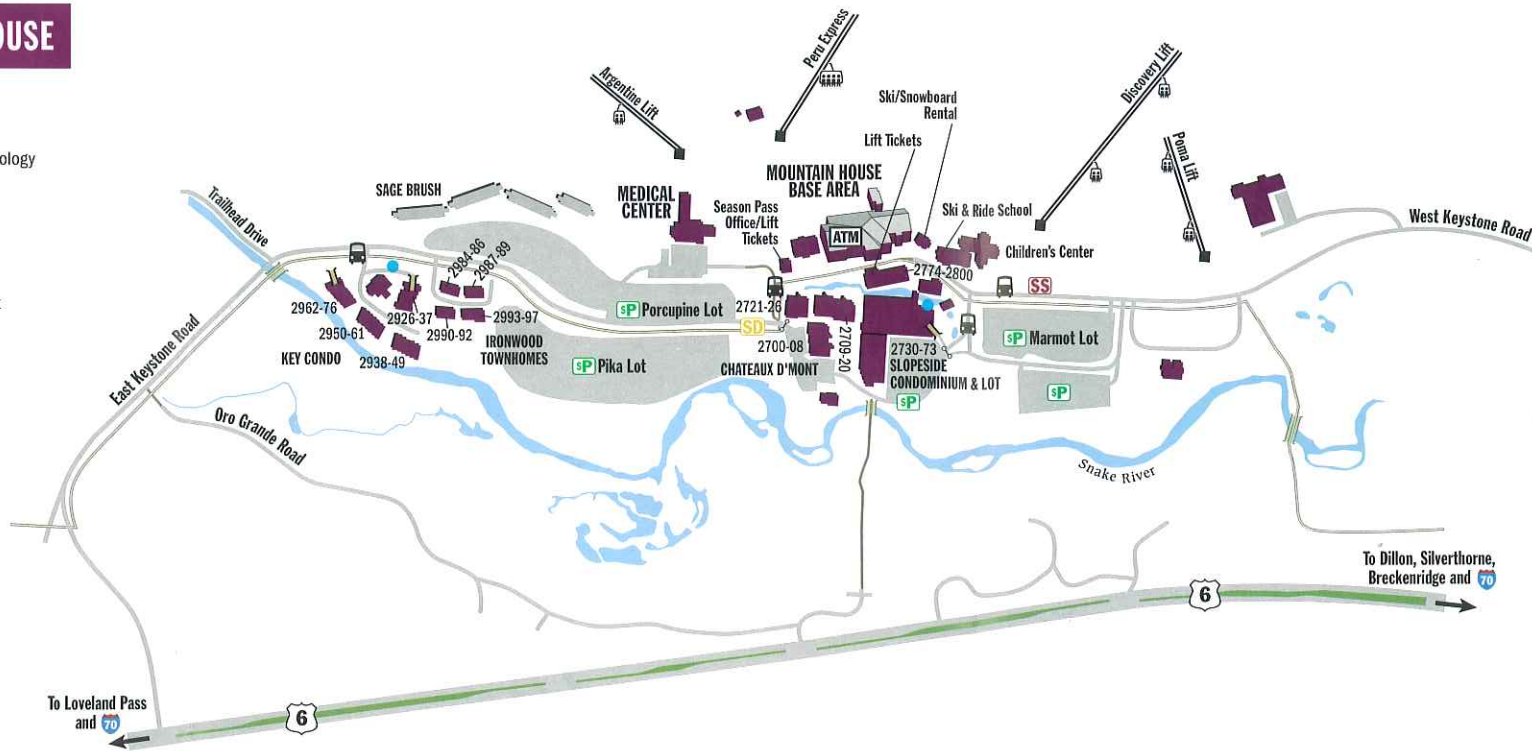

EAST KEYSTONE

LAKESIDE VILLAGE

Shopping

Adventure Center
 Classic Mountain Collections
 Cures 'n Curiosities
 Keystone Grocery
 Keystone Jewelry
 Keystone Resort Real Estate
 Rocky Mountain Chocolate Factory
 Shirt Off My Back
 Summit Guides/Summit Outdoor Sports

Dining

The Bighorn Steakhouse
 Champeaux
 Edgewater Cafe™
 Lakeside Deli
 Pizza on the Plaza
 Summit Seafood Co.
 Tenderfoot Lounge

MOUNTAIN HOUSE

Shopping

- Cures 'n Curiosities
- Keystone Sports/New Technology
- Snowell Tuning Center

Dining

- Bite Me Pizza
- Last Lift Bar
- Mountain House Food Court
- Summit Seafood Company

MOUNTAIN HOUSE

Shopping

Cures 'n Curiosities
Keystone Sports/New Technology
Snowell Tuning Center

Dining

Bite Me Pizza
Last Lift Bar
Mountain House Food Court
Summit Seafood Company

erthorne,
e and 70

WEST KEYSTONE

Dining
Keystone Ranch Restaurant

LEGEND

- ATM
- Bus Stop
- Summit Stage Bus Stop
- Free Parking
- Pay Parking
- Underground Parking
- Bike Path
- Walking Path
- Limited Access
- Tunnel
- Indoor Pool/Hot Tub
- Outdoor Pool/Hot Tub
- Skier Drop Off