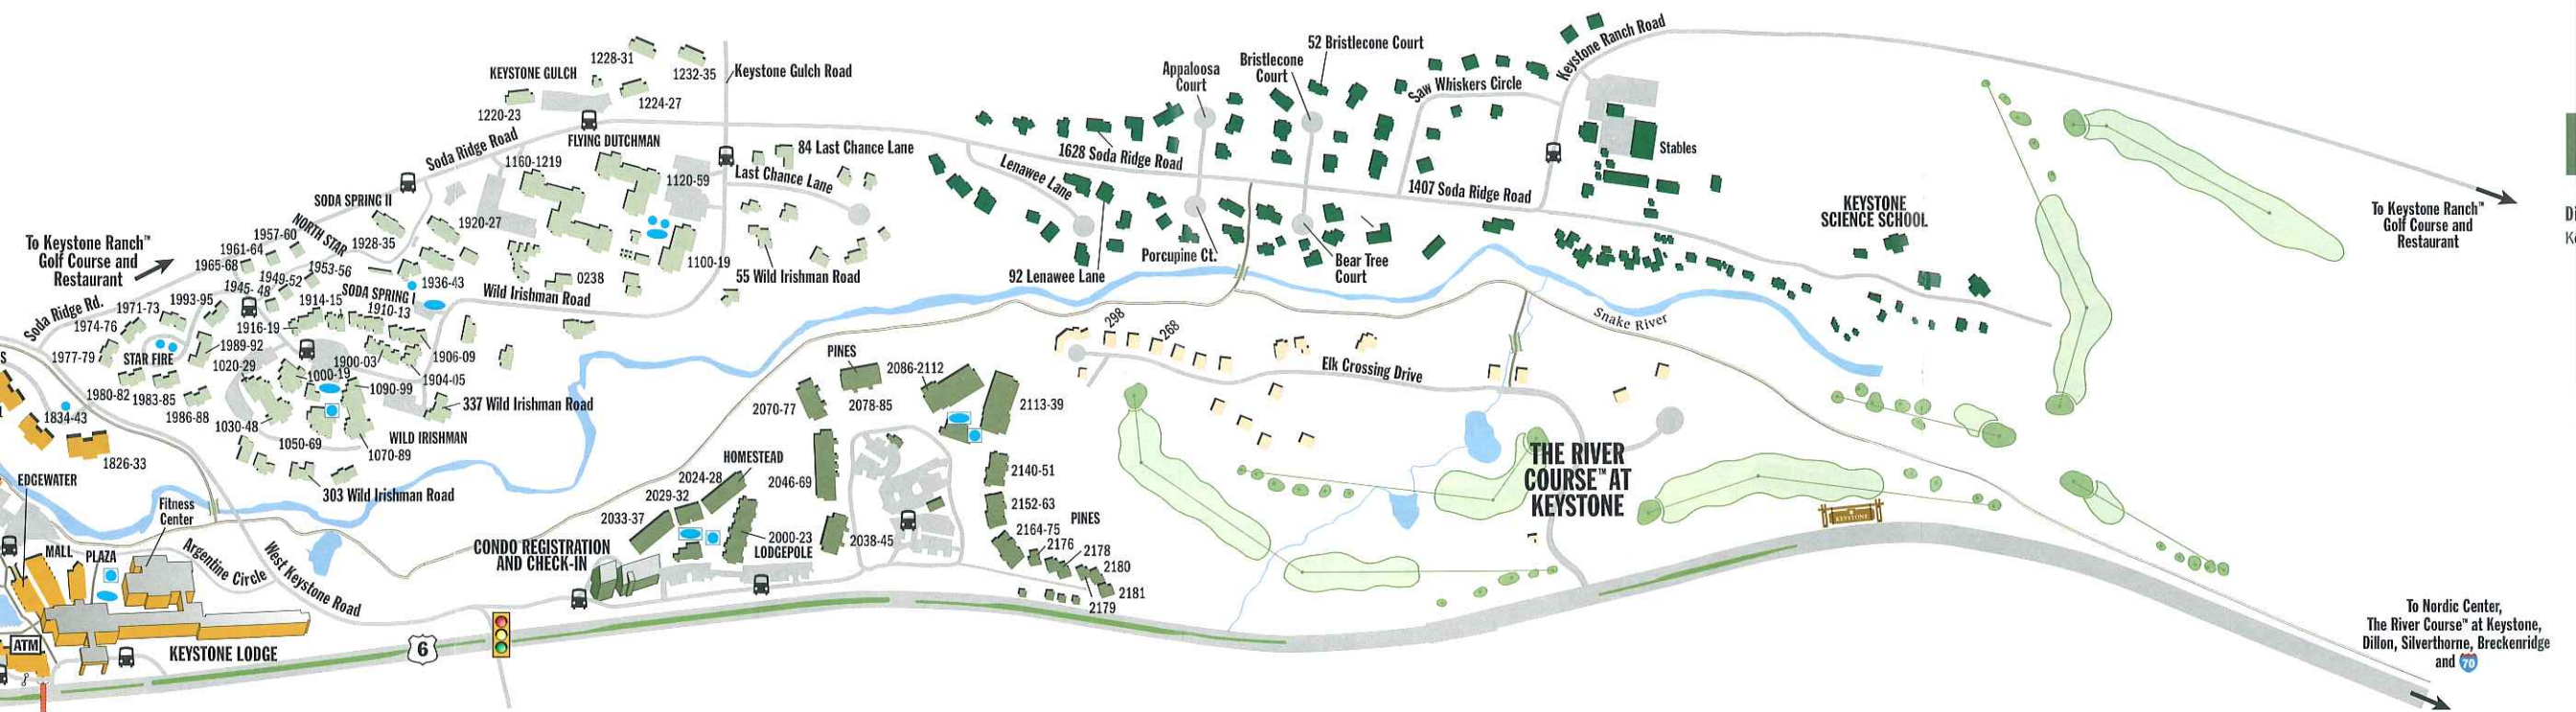

EAST KEYSTONE

LAKESIDE VILLAGE

Shopping

Adventure Center
 Classic Mountain Collections
 Cures 'n Curiosities
 Keystone Grocery
 Keystone Jewelry
 Keystone Resort Real Estate
 Rocky Mountain Chocolate Factory
 Shirt Off My Back
 Summit Guides/Summit Outdoor Sports

Dining

The Bighorn Steakhouse
 Champeaux
 Edgewater Cafe™
 Lakeside Deli
 Pizza on the Plaza
 Summit Seafood Co.
 Tenderfoot Lounge

MOUNTAIN HOUSE

Shopping

- Cures 'n Curiosities
- Keystone Sports/New Technology
- Snowell Tuning Center

Dining

- Bite Me Pizza
- Last Lift Bar
- Mountain House Food Court
- Summit Seafood Company

MOUNTAIN HOUSE

Shopping

Cures 'n Curiosities
Keystone Sports/New Technology
Snowell Tuning Center

Dining

Bite Me Pizza
Last Lift Bar
Mountain House Food Court
Summit Seafood Company

erthorne,
e and 70

WEST KEYSTONE

Dining
Keystone Ranch Restaurant

LEGEND

- ATM
- Bus Stop
- Summit Stage Bus Stop
- Free Parking
- Pay Parking
- Underground Parking
- Bike Path
- Walking Path
- Limited Access
- Tunnel
- Indoor Pool/Hot Tub
- Outdoor Pool/Hot Tub
- Skier Drop Off