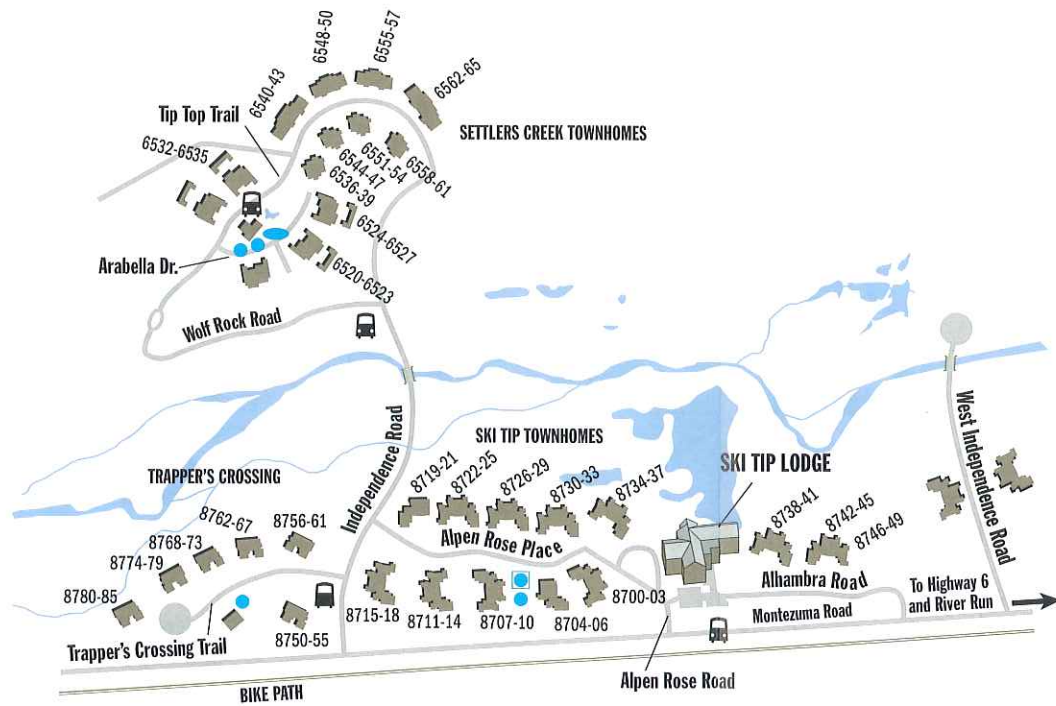

To Loveland Pass and 70

TO KEYSTONE
To Keystone Ranch™
Golf Course and
Restaurant

WEST KEYSTONE

SODA RIDGE CONDOS

LAKESIDE VILLAGE

EVERGREEN CONDOS

NORTH KEYSTONE

ASPEN RIDGE

Dining

Fritz Alpine Bistro
 Great Northern Tavern
 Green Light
 Inxpot
 Kickapoo Tavern
 Paisano's
 Parrot Eyes
 Pizza on the Run
 Starbucks Coffee

Gondola Access to:

Alpenglow Stube
 Der Fondue Chessel™

EAST KEYSTONE

LAKESIDE VILLAGE

Shopping

Adventure Center
 Classic Mountain Collections
 Cures 'n Curiosities
 Keystone Grocery
 Keystone Jewelry
 Keystone Resort Real Estate
 Rocky Mountain Chocolate Factory
 Shirt Off My Back
 Summit Guides/Summit Outdoor Sports

Dining

The Bighorn Steakhouse
 Champeaux
 Edgewater Cafe™
 Lakeside Deli
 Pizza on the Plaza
 Summit Seafood Co.
 Tenderfoot Lounge

MOUNTAIN HOUSE

Shopping

- Cures 'n Curiosities
- Keystone Sports/New Technology
- Snowell Tuning Center